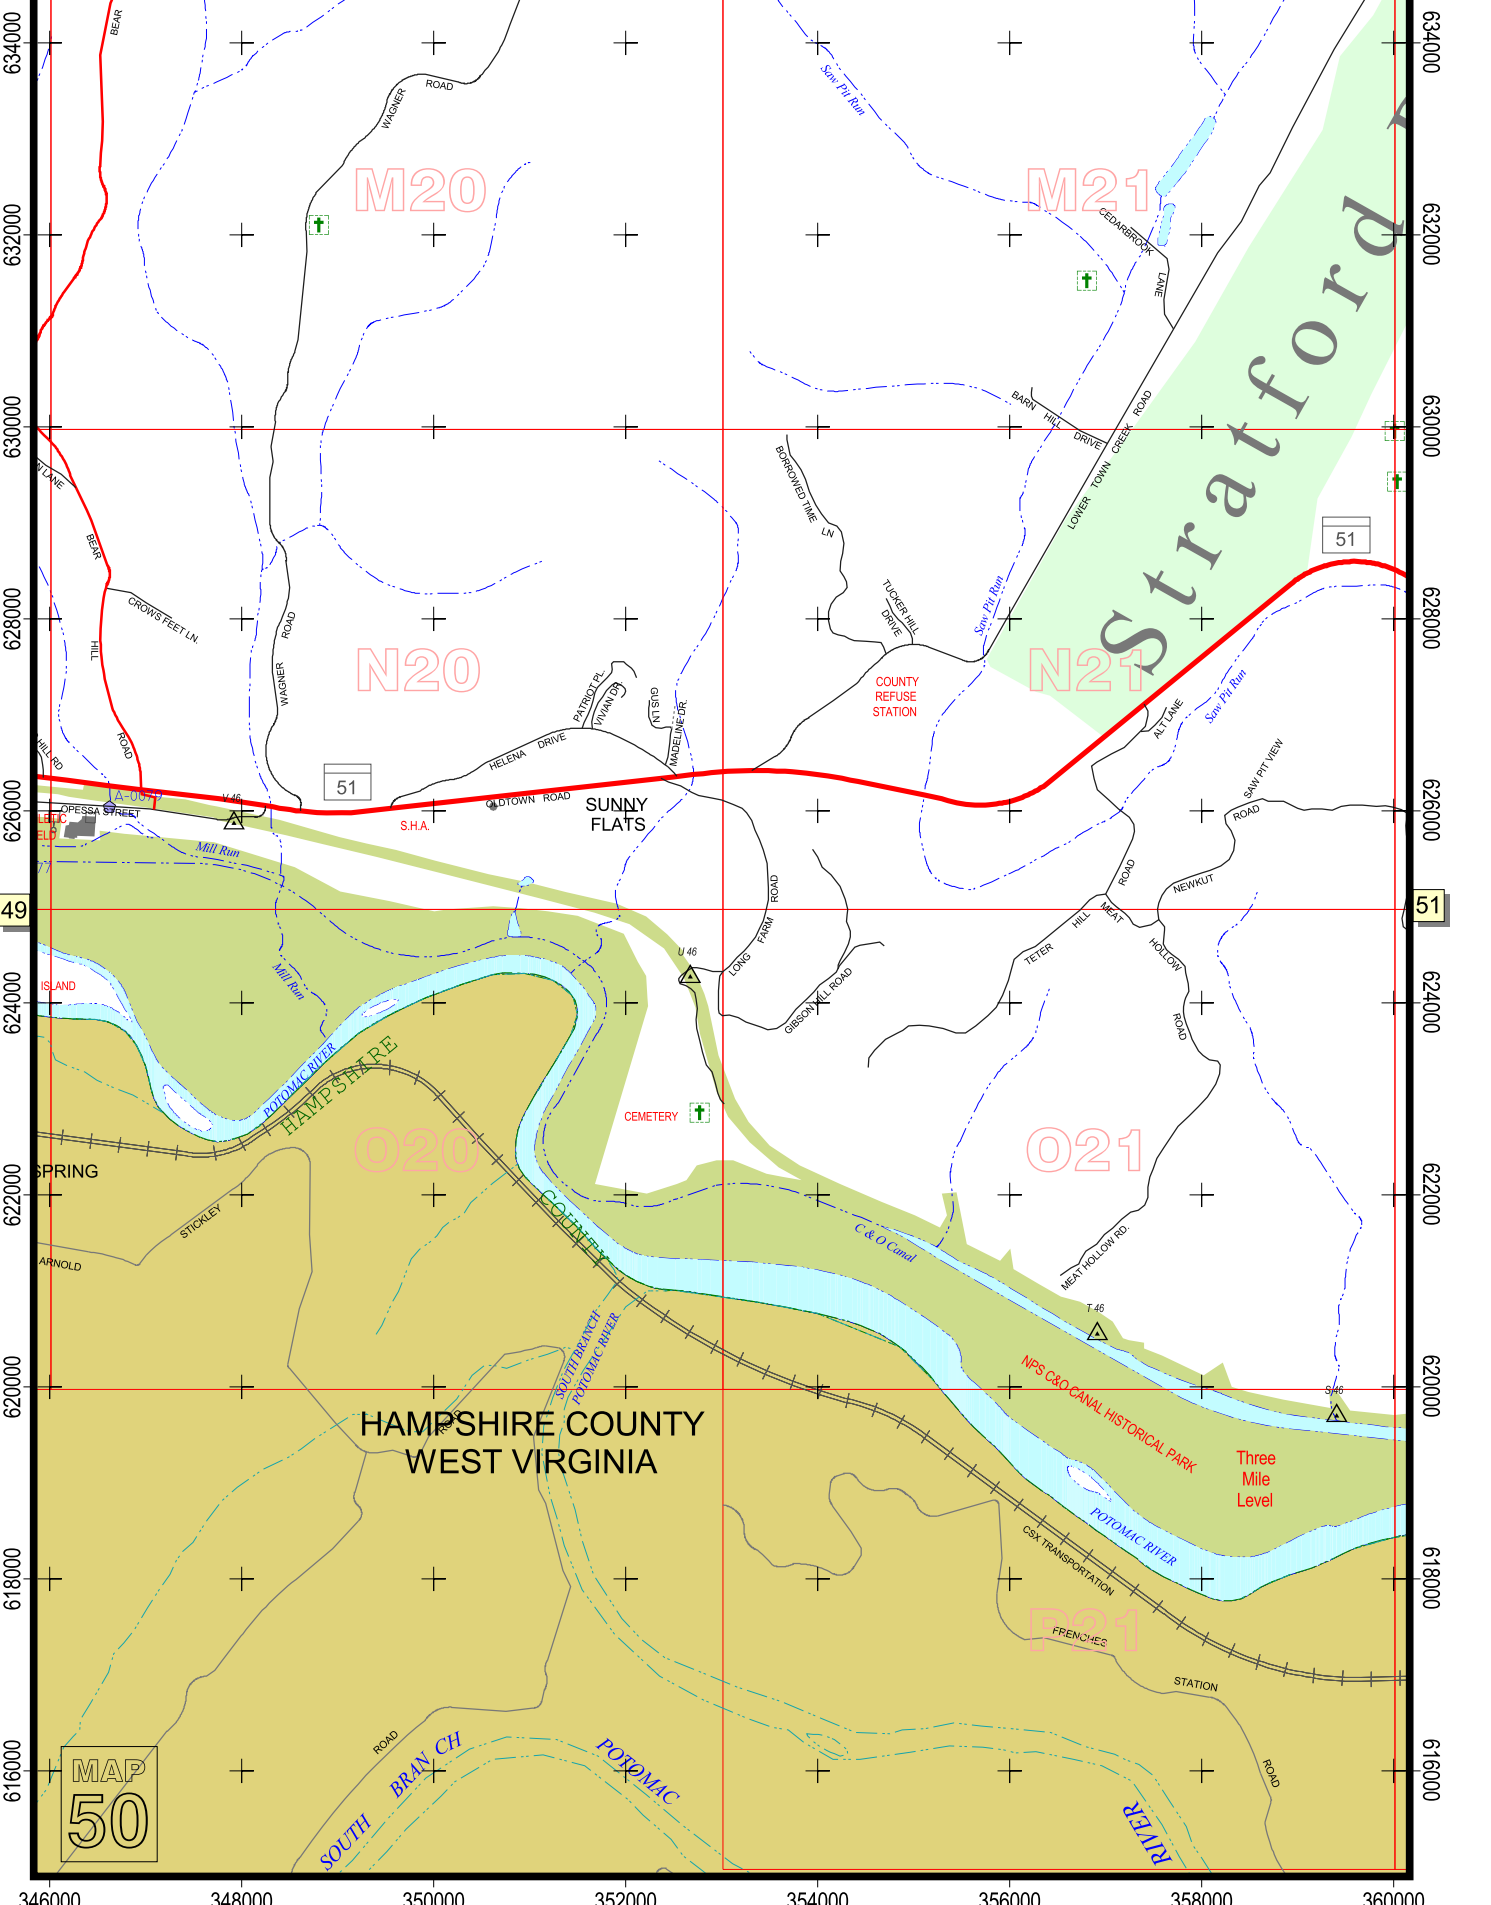

346000 348000 350000 352000 354000 356000 358000 360000

M20

M21

N20

N21

O20

O21

HAMPSHIRE COUNTY
WEST VIRGINIA

NPS C&O CANAL HISTORICAL PARK
Three Mile Level

Stratford

MAP
50

M20

M21

N20

N21

O20

O21

HAMPSHIRE COUNTY
WEST VIRGINIA

NPS C&O CANAL HISTORICAL PARK
Three Mile Level

Stratford

MAP
50