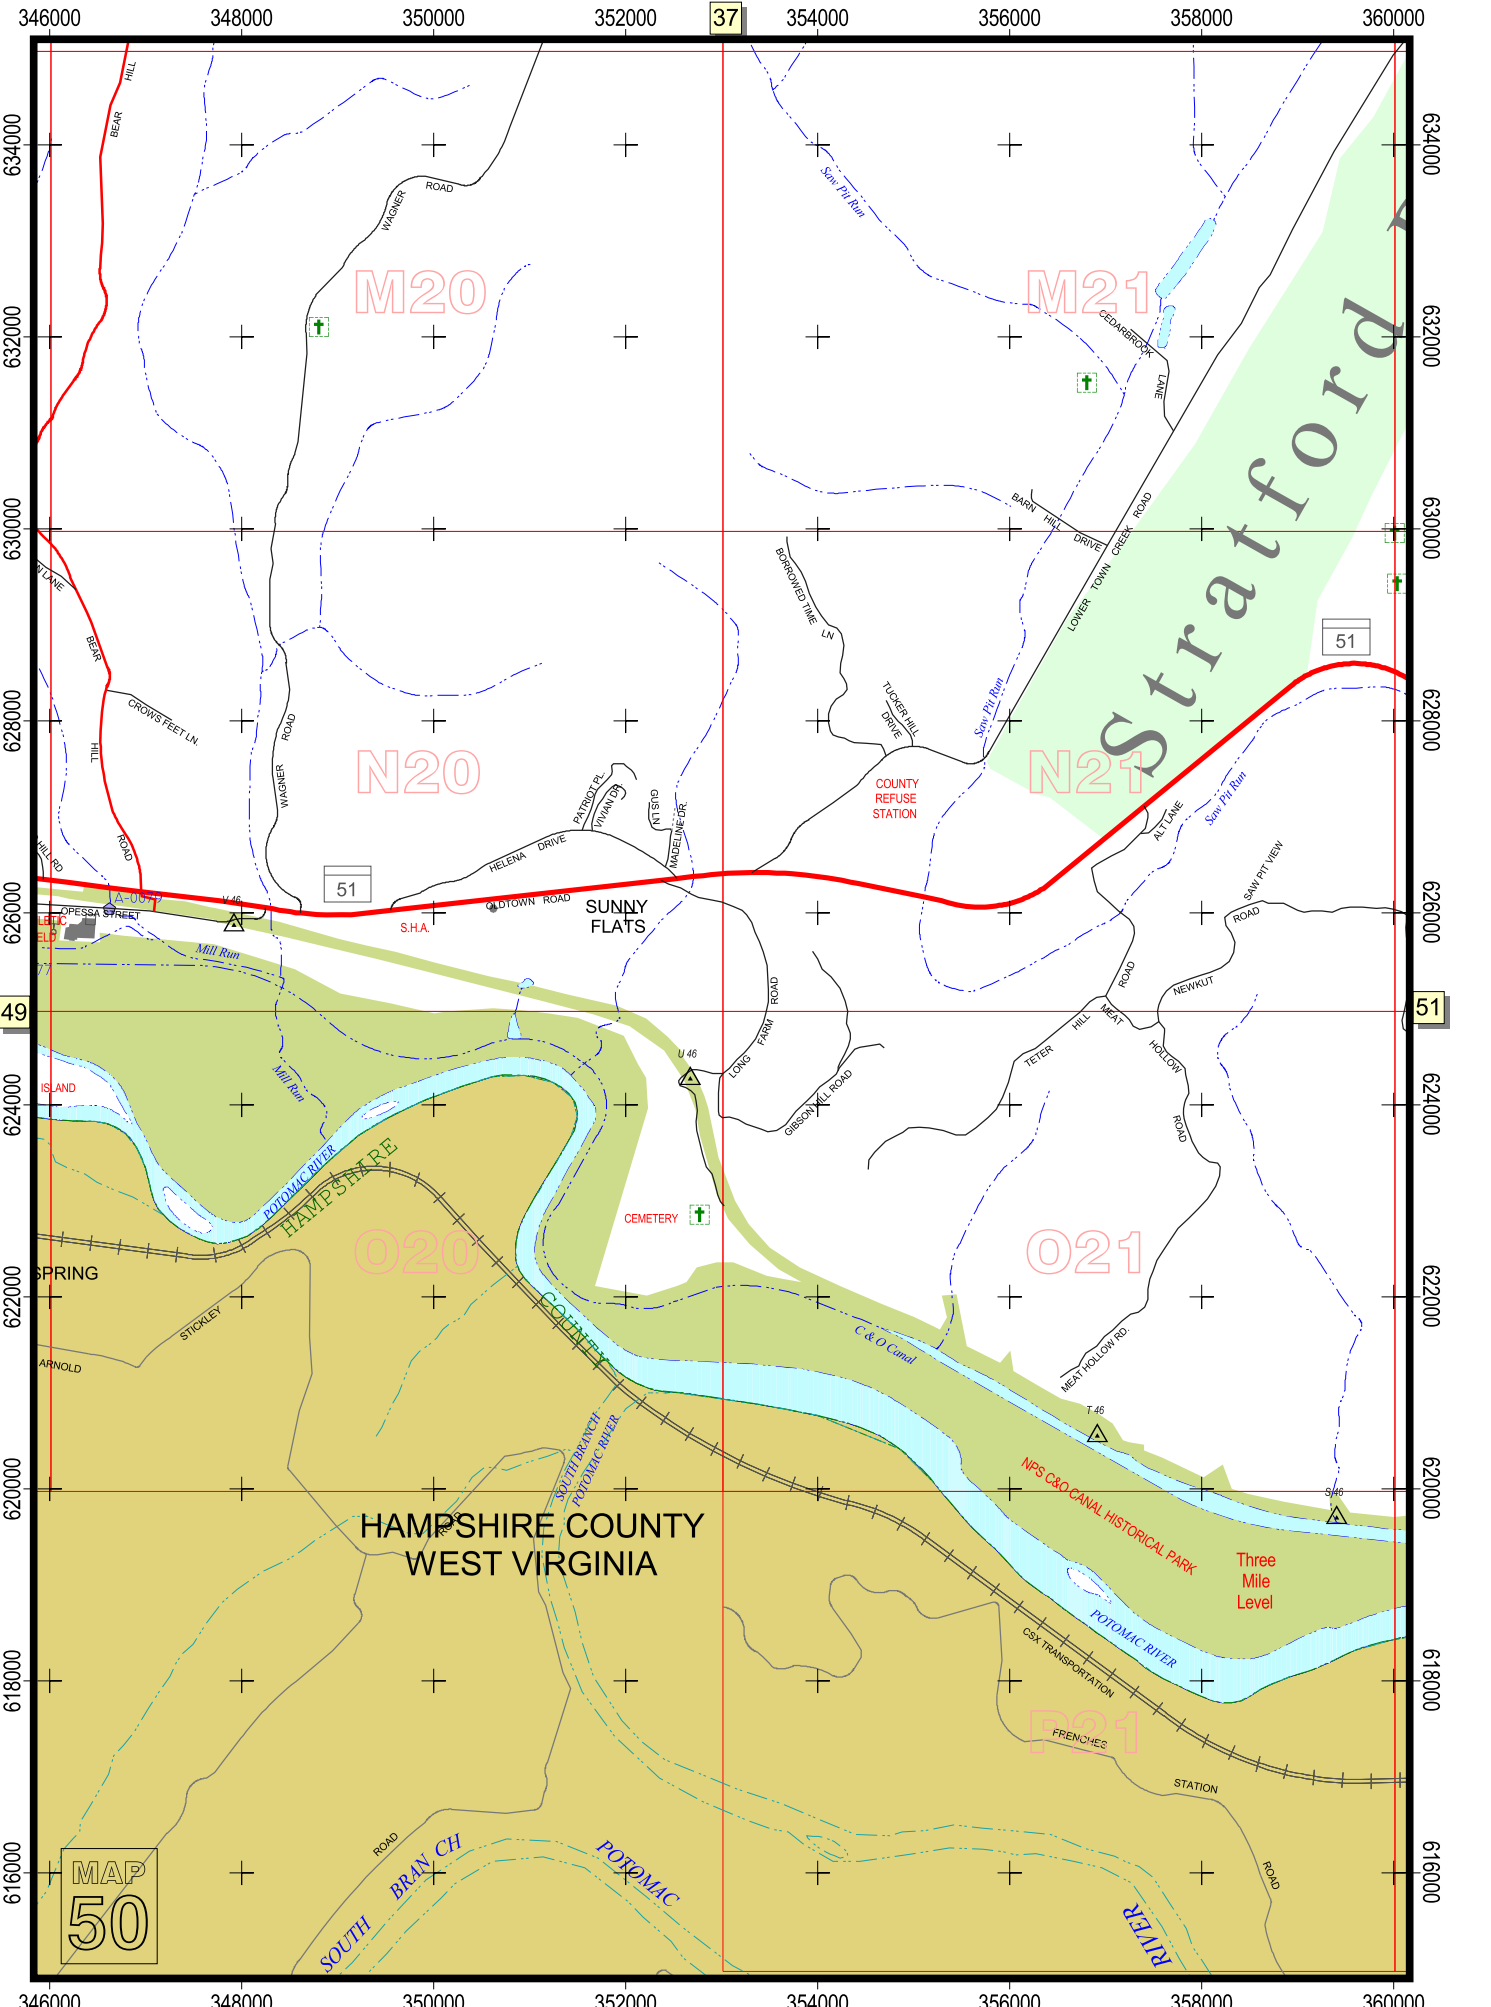

346000 348000 350000 352000 354000 356000 358000 360000

M20

M21

N20

N21

O20

O21

HAMPSHIRE COUNTY
WEST VIRGINIA

NPS C&O CANAL HISTORICAL PARK
Three Mile Level

Stratford

MAP
50

M20

M21

N20

N21

O20

O21

HAMPSHIRE COUNTY
WEST VIRGINIA

NPS C&O CANAL HISTORICAL PARK
Three Mile Level

Stratford

MAP
50