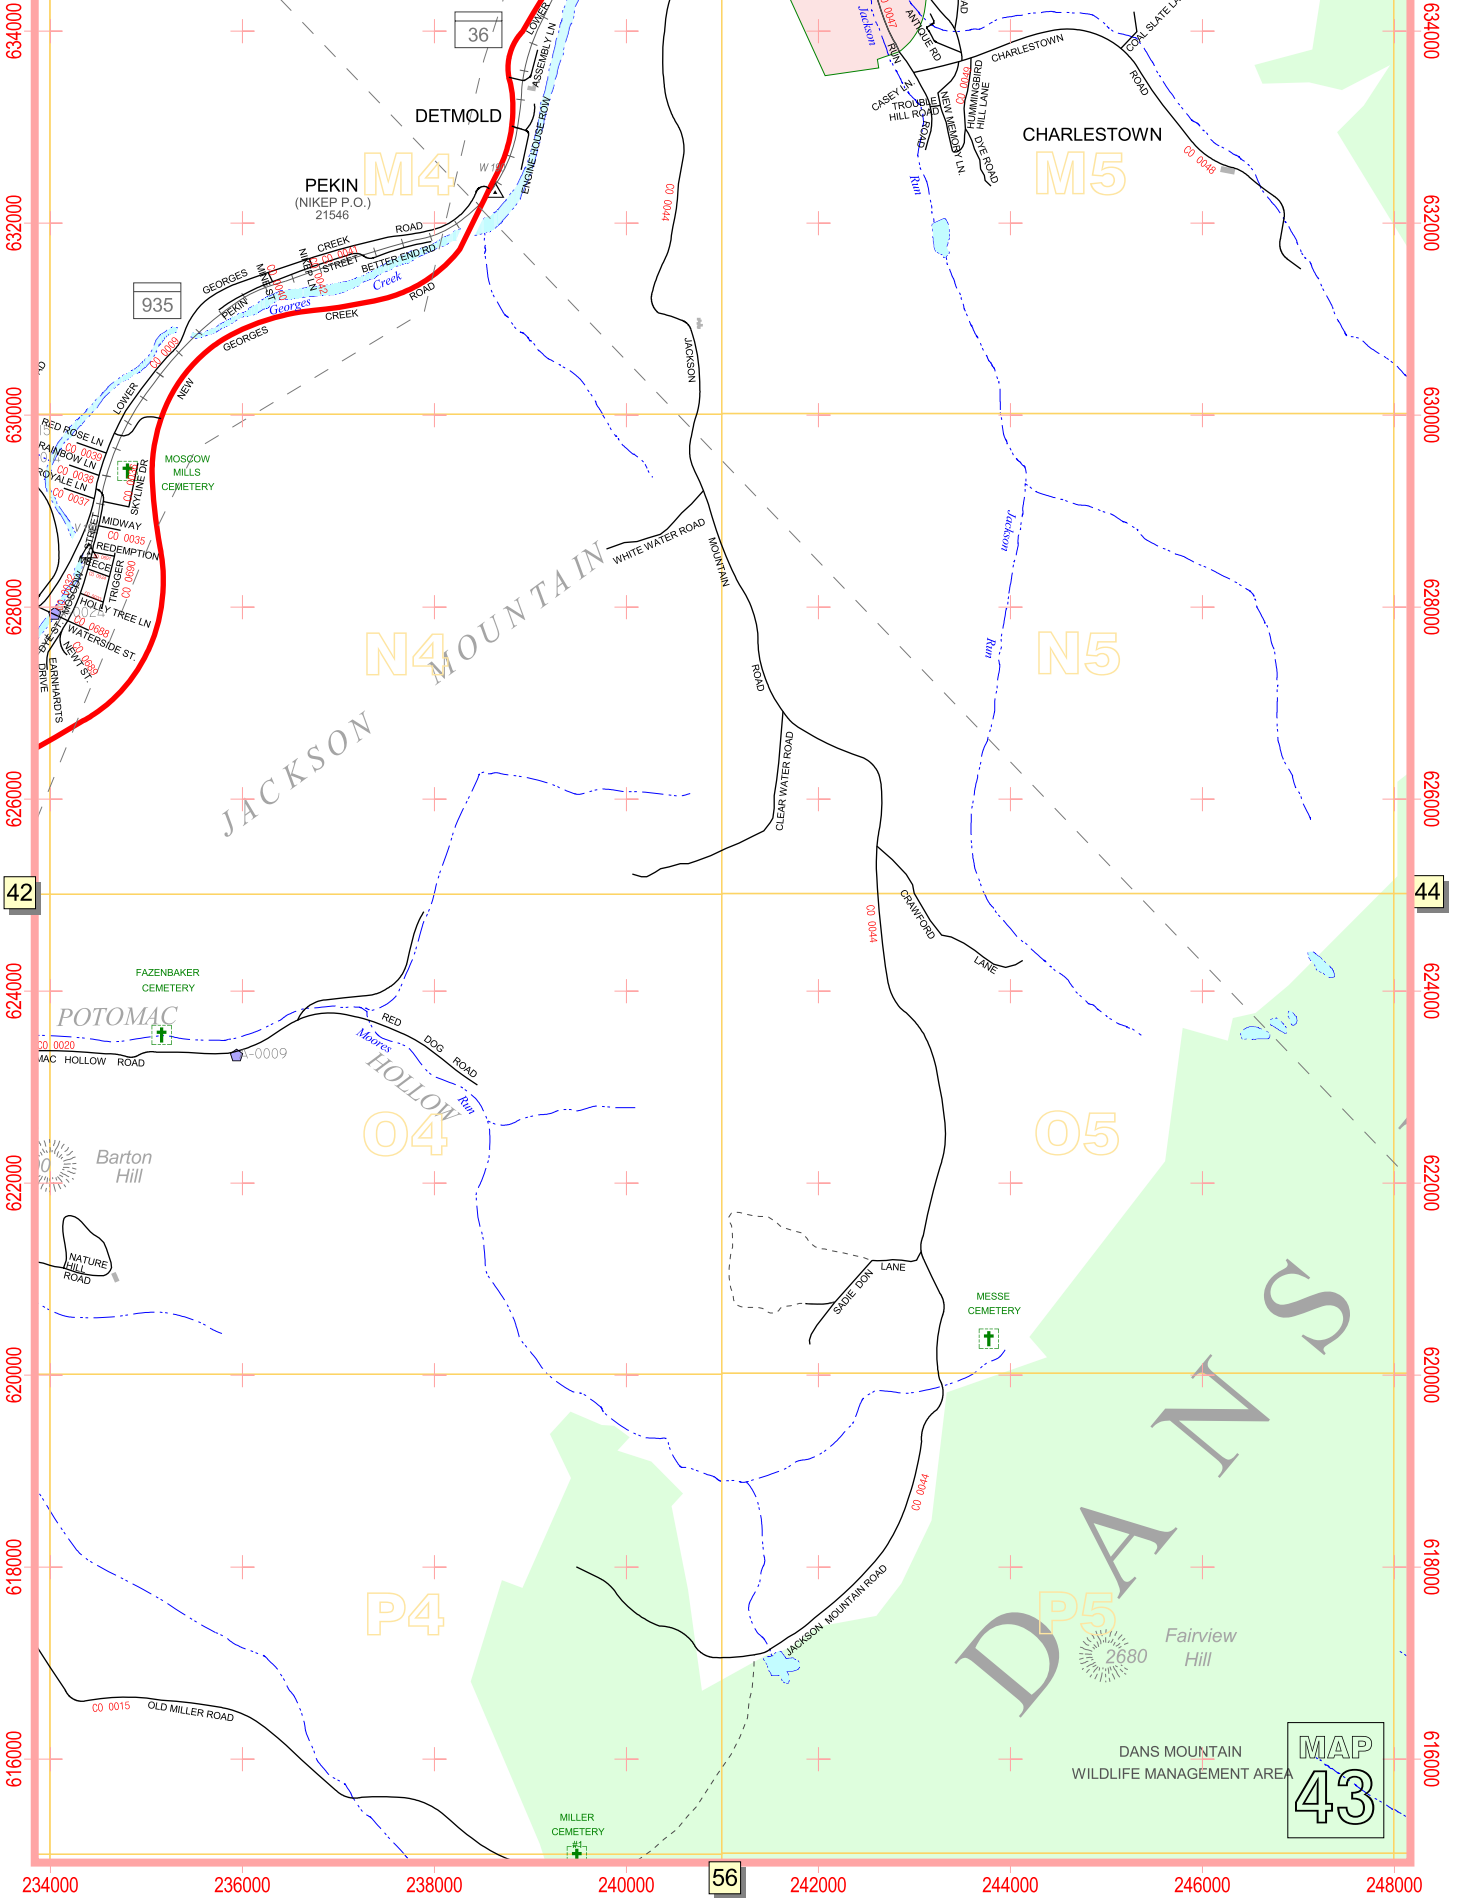

234000 236000 238000 240000 242000 244000 246000 248000

MAP 43

DANS MOUNTAIN WILDLIFE MANAGEMENT AREA

Fairview Hill 2680

DANS

O4

O5

N4

N5

M4

M5

JACKSON MOUNTAIN

JACKSON

POTOMAC

Barton Hill

Fairview Hill

MILLER CEMETERY

MESSE CEMETERY

FAZENBAKER CEMETERY

MOSKOW MILLS CEMETERY

DETOLD

CHARLESTOWN

PEKIN (NIKEP P.O.) 21546

935

36

29

42

44

56